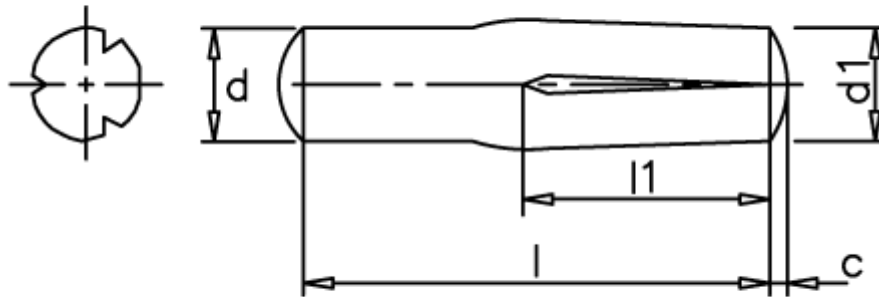

Article number: 080431261

Description: KLEE Slotted pin S4 3x24
Stainless 1.4305

Measures

c = 0,45

d = 3.0

d1 = 3.20

l1 = 1/2 l

Length = 24